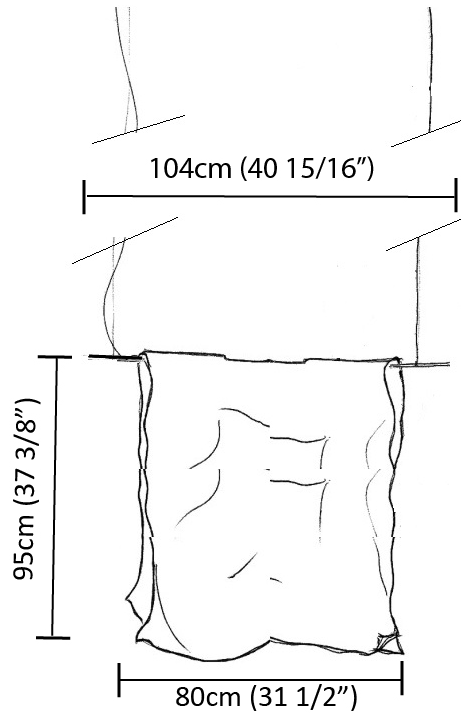

1. To build a product code in our configurator select the specify button on the base model # product page
2. To build a manual product code on this datasheet choose from the options listed below in blue font and add the suffix to the base model #

GENERAL

Series: Stendimi
Brand: Knikerboker
Division: Design
Mounting Type: Suspension
Mounting Location: Ceiling
Subcategory: Pendant

PHYSICAL

Shape: Abstract
Length (mm): 800
Length (in): 31 1/2
Height (mm): 950
Height (in): 37 3/8
Max. Overall Height (mm): 2950
Max. Overall Height (in): 116 1/8
Light Distribution: Direct / Indirect
Fixture Finish: EWH / EBK / MAN / COF / PRD / SLF / GLF / CLF / BRL / EWS / EWG / EWC / EWR / EBS / EBG / EBC / EBC / EBB / MAS / MAD / MAC / MAB / COS / CGO / CCL / CBL / PRS / PRG / PRC / PRB
Fixture Material: Metal
Cable Details: 2 Steel Cables 2000mm

ELECTRICAL

Lamp Type: LED
Total Output Wattage (W): 29.4
Dimming: 0-10V Dimming
Driver Included: Yes
Driver Location: Integrated
Driver Type: Constant Voltage - Universal
Driver Class: Class 2
Input Voltage (V): 120 - 277
Output Voltage (V): 24
Upon Request: (Not included - see components) Remote: 0-10Vdc dimming / (Included) Integral Non-dimming 277Vac

LED

Number of LEDs: 8 strips
Color Temperature (°K): 3000
Max. Delivered Lumen (lm): 3240
CRI: >80 CRI
Lamp Life (hrs): 50000

OPTICAL

RATINGS AND CERTIFICATIONS

Certified By: Certified for North American Standards
IP rating: IP20